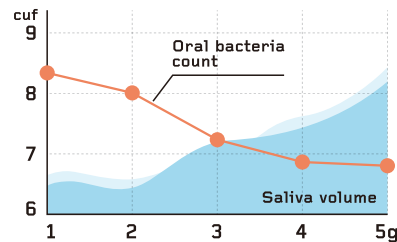

# Health

- Immune improvement
- Stable action of blood pressure

Change of blood pressure by Colocolo brush

## Building healthy blood

Using a Colocolo brush helps increase blood flow to the gums. That can be expected to control your blood sugar and blood pressure. Significant improvements in blood health were seen after those with chronic hypertension used this brush.

Relationship between salivary volume and oral bacteria count