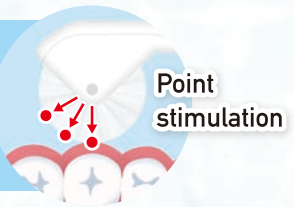

Massage Effect on your gum.

Stimulate and massage gums at points rather than faces to promote blood flow.

Squeaky Clean & Feels Great! For Surprisingly Smooth Teeth

Touch the surfaces of your teeth after brushing. They should be squeaky clean. Most Colo Colo Brush users have experienced their teeth becoming smoother.

Subjects: A total of 35 men, 18 males and 17 females aged 9-12. Experimental method: The upper chin 4 front teeth which 100% plaque adhesion was recognized at the time of plaque staining were polished sideways with a roller brush, and the plaque residue was checked for each of the 10th and 30th reciprocations.