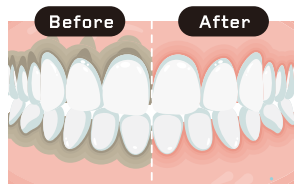

## The idea of rolling a toothbrush can keep your gums healthy.

Rolling a Colocolo brush inside the mouth will stimulate your gums and increase their blood flow like a massage. As a result, tighten the gums around the teeth, keep them healthy, and prevent and cure gum disease.

The case study proves that patient gum  part swore.

Used Colocolo bush and after 3 days, patients same gum area shrunken and after 6 months entire gum area firm and rejuvenated.

## You experiment improvement of gum area in 7 days.

This brush gently massages on the gum area resulted in avoid scratch or damaged gum. Within the just one week, gum gets rejuvenate and firm feeling experienced by the user.