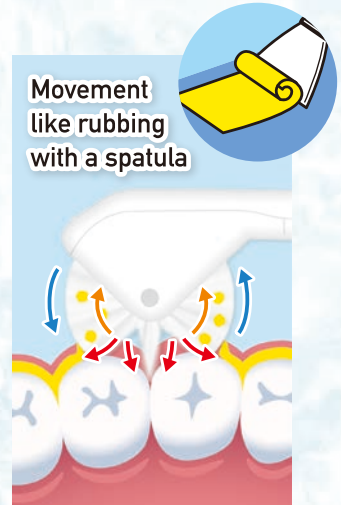

# How to Use a Colocolo Brush & its Beneficial Effects

## Rolling Around & Removing Plaque

Rotating brush creates ultrasonic vibration in result removes hard plaque from your teeth without damaging your teeth or gums. Roller action superior than a regular toothbrush.

## Moving a Colocolo brush along the teeth like using a spatula can powerfully remove plaque.

By splitting the brush head right after placing the brush to your teeth, the brush can easily reach through the gaps between your teeth and periodontal pockets. As the brush rolls, its head rotates more than 9,000 extra fine bristles. That can powerfully remove plaque like rubbing the surface of the teeth with a spatula.