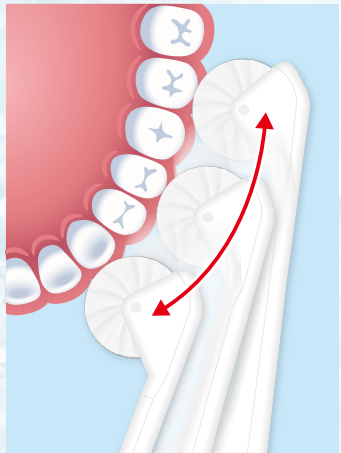

USAGE & INDICATION

How to Use a Colocolo Brush & its Beneficial Effects

Rolling Around & Removing Plaque

Rotating brush creates ultrasonic vibration in result removes hard plaque from your teeth without damaging your teeth or gums. Roller action superior than a regular toothbrush.