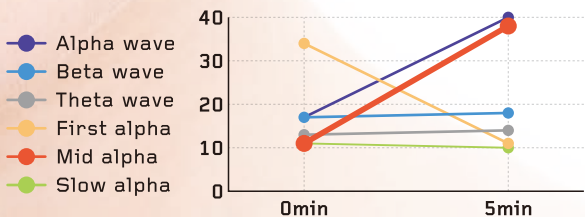

Relaxing effect by brushing

Pleasant effects on your mind and body

The data shows that massaging the gums with a Colocolo brush increases alpha brain waves and stabilizes the blood pressure and mood. Many beauty benefits, such as healing, relaxing, and weight loss, can be expected by using this brush.

Health

- ☐ Immune improvement
- ☐ Stable action of blood pressure