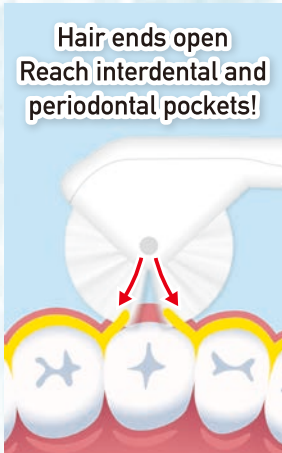

# How to Use a Colocolo Brush & its Beneficial Effects

## Rolling Around & Removing Plaque

Rotating brush creates ultrasonic vibration in result removes hard plaque from your teeth without damaging your teeth or gums. Roller action superior than a regular toothbrush.

## Moving a Colocolo brush along the teeth like using a spatula can powerfully remove plaque.

By splitting the brush head right after placing the brush to your teeth, the brush can easily reach through the gaps between your teeth and periodontal pockets. As the brush rolls, its head rotates more than 9,000 extra fine bristles. That can powerfully remove plaque like rubbing the surface of the teeth with a spatula.

Just placing the brush to your teeth and rolling up and down 30 times can remove an overwhelming amount of plaque, which is not possible with conventional tooth brushes.