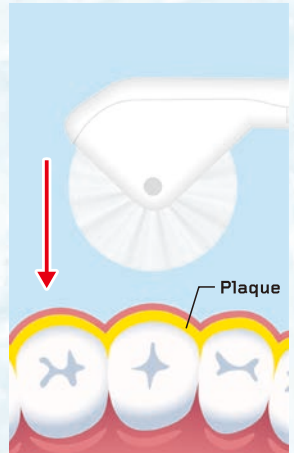

# How to Use a Colocolo Brush & its Beneficial Effects

## Rolling Around & Removing Plaque

Rotating brush creates ultrasonic vibration in result removes hard plaque from your teeth without damaging your teeth or gums. Roller action superior than a regular toothbrush.

## Moving a Colocolo brush along the teeth like using a spatula can powerfully remove plaque.

By splitting the brush head right after placing the brush to your teeth, the brush can easily reach through the gaps between your teeth and periodontal pockets. As the brush rolls, its head rotates more than 9,000 extra fine bristles. That can powerfully remove plaque like rubbing the surface of the teeth with a spatula.