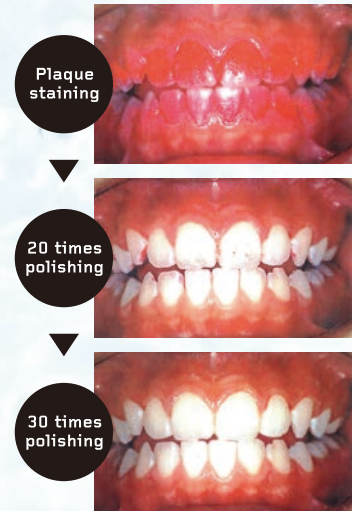

Massage Effect on your gum.

Stimulate and massage gums at points rather than faces to promote blood flow.

Squeaky Clean & Feels Great! For Surprisingly Smooth Teeth

Touch the surfaces of your teeth after brushing. They should be squeaky clean. Most Colo Colo Brush users have experienced their teeth becoming smoother.

Subjects: A total of 35 men, 18 males and 17 females aged 9-12. Experimental method: The upper chin 4 front teeth which 100% plaque adhesion was recognized at the time of plaque staining were polished sideways with a roller brush, and the plaque residue was checked for each of the 10th and 30th reciprocations.