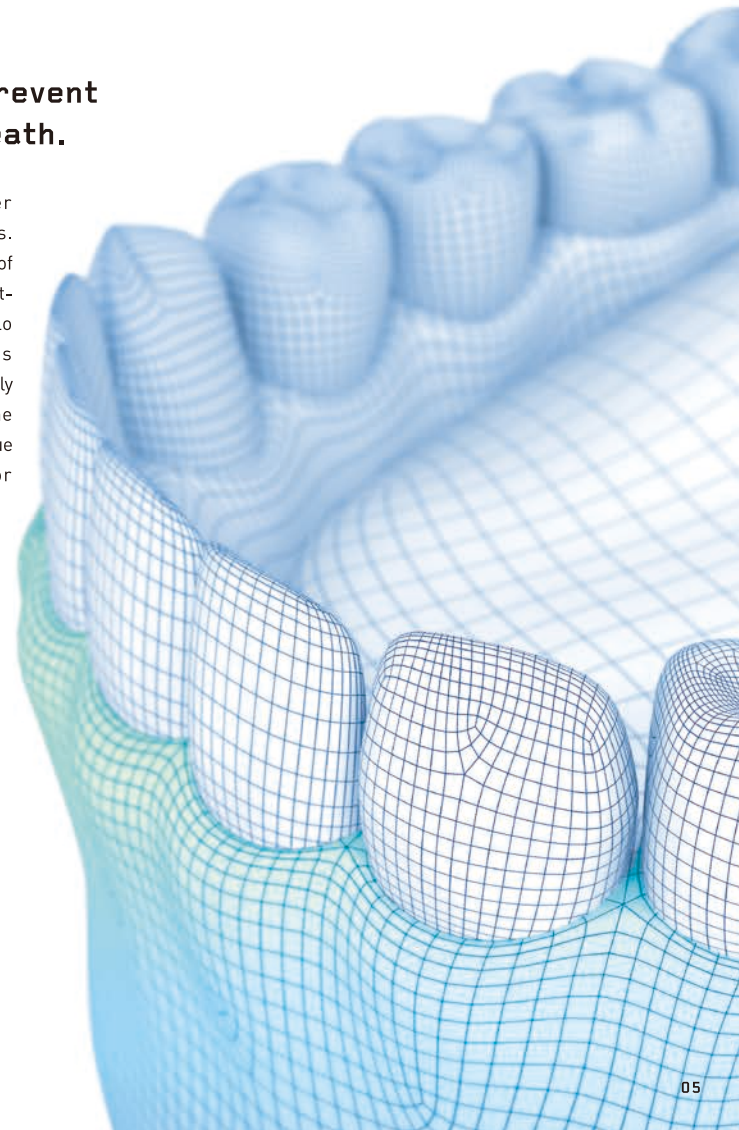

Gum Disease

- ☐ Gingivitis
- ☐ Pyorrhea
- ☐ Bad breath

The idea of rolling a toothbrush can keep your gums healthy.

Rolling a Colocolo brush inside the mouth will stimulate your gums and increase their blood flow like a massage. As a result, tighten the gums around the teeth, keep them healthy, and prevent and cure gum disease.

You experiment improvement of gum area in 7 days.

This brush gently massages on the gum area resulted in avoid scratch or damaged gum. Within the just one week, gum gets rejuvenate and firm feeling experienced by the user.

Stabilizing your oral bacteria level helps prevent and cure your bad breath.

A coated tongue appears on the upper surface of your tongue like a white moss. Although seeing the slightly white surface of your tongue is harmless, a thick white coating causes bad breath. Rolling a Colocolo brush along your teeth and gums helps stabilize your oral bacteria level and naturally reduce this white coating. You can roll the brush along the upper surface of your tongue too. Please use the Colocolo brush for preventing and improving your bad breath.